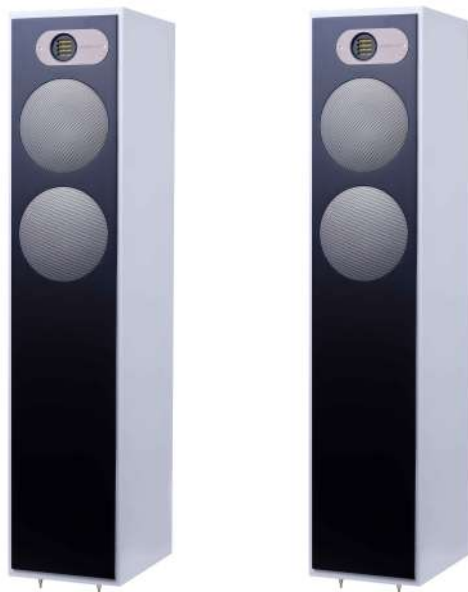

PERFORMANCE

The new internals for the M5 series include an improved crossover that provides excellent linear response through a high-density structured cabinet to get an outstanding dynamic range, especially for home theater applications. Our renowned Air Motion ribbon tweeter is already implemented in many of our loudspeakers like M5 series. A more defined response and extended high frequency is only achieved with the most advanced components.

The internal structure of M5 Series has been developed in such a way that parallel surfaces are avoided inside to achieve a better sound diffraction and offering less distortion with high sound pressure levels.

M5 Series family consists of front, center and surround channels, also a dedicated active subwoofer. All this makes this equipment the perfect fashion loudspeakers solution to enjoy the best sound at home without the need of complex installations. Our timeless design will be the best warranty to enjoy the best sound in harmony without disrupting your home decoration for a long time.

MODELS AND FEATURES**M520LR (front channels)**

M520LR floorstanding speakers are slim columns that provide a full range of sound reproduction. They can be used for stereo systems and home theater installations, either as front or effect speakers. It is advisable during the installation process to keep at least a distance of 30cm from the walls to obtain an adequate sound image. It is also important to know technical parameters of your amplifier in order to achieve an adequate performance without damaging the woofers. A 50 hour pre-shoot is advisable to get the most out of your M520LR speakers.